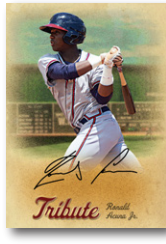

TRIBUTE # of 10'