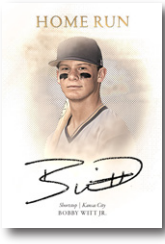

HOME RUN # of 3'